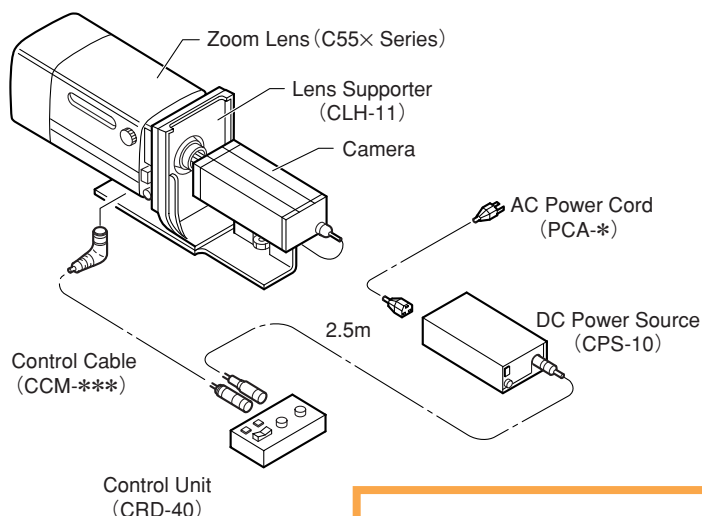

## SYSTEM-1

[The total length of extension cables at maximum is 50m]

## SYSTEM-2

[The total length of extension cables at maximum is 200m]