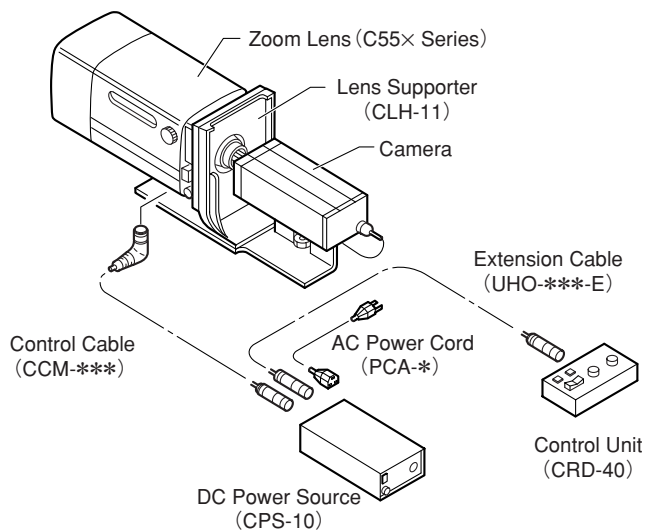

## SYSTEM-1

[The total length of extension cables at maximum is 50m]

## SYSTEM-2

[The total length of extension cables at maximum is 200m]

#### ■ Control Unit

CRD-40	Zoom	: Speed Control
	Focus	: Position Control
	Iris	: Auto or Position Control
	Extender	: ON/OFF Control
Current Consumption		: 3W (CRD-40 ONLY) 50W (Including Lens) (DC 15V)