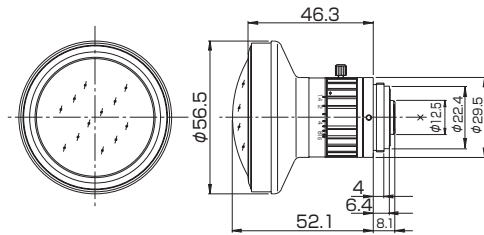

FE185C046HA-1

Applicable camera (model) 1 2/3 1/2 1/3 1/4 For Security

Unit : mm

FE185C046HA-1

Focal Length (mm)	1.4	
Iris Range	F1.4 - F16	
Operation	Focus	Fixed
	Iris	Manual
Angle Of View (H×V)	1/2"	185° × 185°(φ4.6mm)
	1/3"	185° × 144°47'
	1/4"	144°47' × 108°35'
Focusing Range (From Front Of The Lens) (m)	∞ - 0.1	
Back Focal Distance (in air) (mm)	9.70	
Exit Pupil Position (From Image Plane) (mm)	-61	
Filter Thread (mm)	-	
Mount	C	
Mass (g)	140	
Remarks	<ul style="list-style-type: none"> • With Metal Mount • With Locking Knob for Iris 	

[Fish-Eye Lens Image]

1/2"

1/3"

1/4"