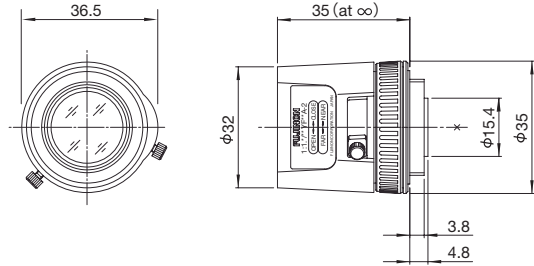

# Fixed Focal (16mm)

## YF16A-2

Applicable camera (model) 1 2/3 1/2 1/3 1/4 For Security

Unit : mm

YF16A-2		
Focal Length (mm)		16
Iris Range		F1.4 - Close
Operation	Focus	Manual
	Iris	Manual
Angle Of View (H×V)	1/3"	17°04' × 12°50'
	1/4"	12°50' × 9°39'
Focusing Range (From Front Of The Lens)(m)		∞ - 0.5
Object Dimensions at M.O.D. (H×V)(mm)	1/3"	153 × 115
	1/4"	115 × 86
Back Focal Distance (in air) (mm)		10.30
Exit Pupil Position (From Image Plane) (mm)		80
Filter Thread (mm)		-
Mount		CS
Mass (g)		25
Coil Resistance		-
Current Consumption		-
Remarks		