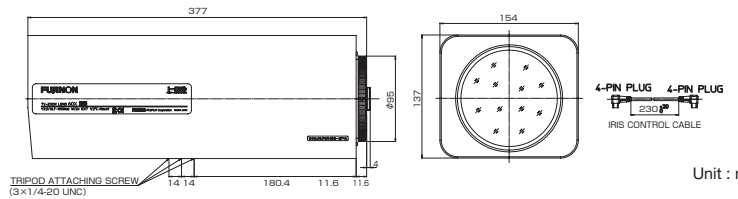

HD Zoom (2000mm)

D60x16.7SR4DE-ZP1A (AF)

60x Applicable camera (model) 1 2/3 1/1.8 1/2 1/3 1/4 For Surveillance

Unit : mm

D60x16.7SR4DE-ZP1A (AF)				
Focal Length (mm)	1x	16.7 - 1000		
	2x	33.4 - 2000		
Iris Range	1x	F3.5 - F16		
	2x	F7.0 - F32		
Filter	ND (1/8, 1/64), Visible Light Cut			
Operation	Zoom	Servo Control		
	Focus	Servo Control		
	Iris	Auto(DC type) or Remote		
AF	Available (with analog camera)			
Optical Anti-Vibration	N/A			
Angle of View (H x V) (4:3) (mm)	1/1.8"	1x	WIDE	23°4' x 17°40'
		2x	WIDE	11°45' x 8°53'
			TELE	0°12' x 0°9'
	1/2"	1x	WIDE	20°51' x 15°54'
		2x	WIDE	10°34' x 7°58'
			TELE	0°11' x 0°8'
Angle of View (H x V) (16:9) (mm)	1/1.8"	1x	WIDE	24°53' x 14°34'
		2x	WIDE	12°45' x 7°17'
			TELE	0°24' x 0°14'
	1/2"	1x	WIDE	22°33' x 13°5'
		2x	WIDE	11°28' x 6°32'
			TELE	0°12' x 0°7'
Focus Range (From the Lens Front) (m)	∞ - 5			
Object Dimensions at M.O.D.(H x V) (4:3) (mm)	1/1.8"	1x	WIDE	1972 x 1503
		2x	WIDE	995 x 27
			TELE	18 x 13
	1/2"	1x	WIDE	1780 x 1351
		2x	WIDE	895 x 675
			TELE	16 x 12
Object Dimensions at M.O.D.(H x V) (16:9) (mm)	1/1.8"	1x	WIDE	2133 x 1236
		2x	WIDE	38 x 22
			TELE	1081 x 616
	1/2"	1x	WIDE	1929 x 1110
		2x	WIDE	34 x 20
			TELE	972 x 553
Back Focal Distance (in air) (mm)	24.92			
Exit Pupil Position (From Image Plane) (mm)	(1x) -448.80 (2x) -85.23			
Filter Thread (mm)	M112 x 0.75			
Mount	C			
Extender	2x			
Mass (kg)	6.4			
Standard Accessories	IRIS CONTROL CABLE			
Remarks				