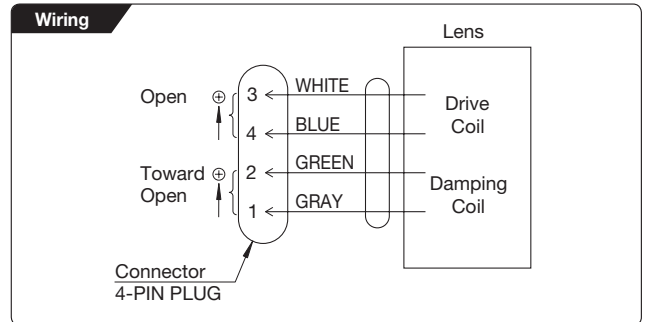

VARI **WIDE** **TELE** **DC** **CS-mt** **METAL** **ND** **230** **AT** **RoHS**

* To be discontinued when stock runs out.
* Photograph is a similar model.

Unit : mm

DV10x7B-SA2

Focal Length (mm)		7 - 70(10x)	
Iris Range		F1.8 - T360(Equivalent to F360)	
Operation	Zoom	Manual	
	Focus	Manual	
	Iris	Auto (DC type)* ¹	
Angle Of View (HxV)	1/2"	WIDE	50°01' × 38°12'
		TELE	5°12' × 3°59'
	1/3"	WIDE	38°12' × 28°56'
		TELE	3°59' × 3°02'
	1/4"	WIDE	28°56' × 21°49'
		TELE	3°02' × 2°17'
Focusing Range (From Front Of The Lens) (m)		∞ - 0.3	
Object Dimensions at M.O.D. (HxV) (mm)	1/2"	WIDE	301 × 223
		TELE	60 × 46
	1/3"	WIDE	223 × 166
		TELE	46 × 35
	1/4"	WIDE	166 × 124
		TELE	35 × 26
Back Focal Distance (in air) (mm)		7.90	
Exit Pupil Position (From Image Plane) (mm)		-62	
Filter Thread (mm)		-	
Mount		CS	
Mass (g)		100	
Coil Resistance		Drive Coil	190Ω
		Damping Coil	500Ω
Current Consumption		23mA(Max.) at DC 4V	
Remarks		<ul style="list-style-type: none"> •With Metal Mount (*1) The iris automatically closes when the camera is turned off. DV10x7B-2 : Manual Iris Type DV10x7B-SA2L : Long Cable Type(230mm) 	

Wiring

[Lens Image]