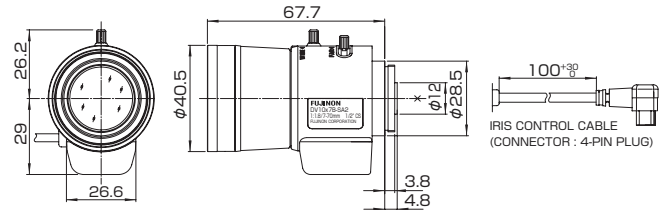

Vari-Focal (7-70mm)

DV10x7B-SA2

10x Applicable camera (mode) 1 2/3 1/2 1/3 1/4 For Security

Vari-Focal Wide Angle Telephoto Long Focal DC Auto Iris CS Mount Metal Mount ND Filter Long Cable Aspherical Lens RoHS Compliant

VARI **WIDE** **TELE** **DC** **CS-mt** **METAL** **ND** **230** **AT** **RoHS**

* To be discontinued when stock runs out.
* Photograph is a similar model.

Unit : mm

DV10x7B-SA2

Focal Length (mm)		7 - 70(10x)	
Iris Range		F1.8 - T360(Equivalent to F360)	
Operation	Zoom	Manual	
	Focus	Manual	
	Iris	Auto (DC type)* ¹	
Angle Of View (HxV)	1/2"	WIDE	50°01' × 38°12'
		TELE	5°12' × 3°59'
	1/3"	WIDE	38°12' × 28°56'
		TELE	3°59' × 3°02'
	1/4"	WIDE	28°56' × 21°49'
		TELE	3°02' × 2°17'
Focusing Range (From Front Of The Lens) (m)		∞ - 0.3	
Object Dimensions at M.O.D. (HxV) (mm)	1/2"	WIDE	301 × 223
		TELE	60 × 46
	1/3"	WIDE	223 × 166
		TELE	46 × 35
	1/4"	WIDE	166 × 124
		TELE	35 × 26
Back Focal Distance (in air) (mm)		7.90	
Exit Pupil Position (From Image Plane) (mm)		-62	
Filter Thread (mm)		-	
Mount		CS	
Mass (g)		100	
Coil Resistance		Drive Coil	190Ω
		Damping Coil	500Ω
Current Consumption		23mA(Max.) at DC 4V	
Remarks		<ul style="list-style-type: none"> •With Metal Mount (*1) The iris automatically closes when the camera is turned off. DV10x7B-2 : Manual Iris Type DV10x7B-SA2L : Long Cable Type(230mm) 	