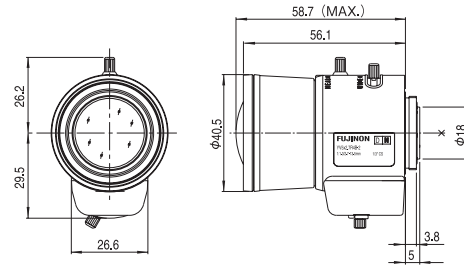

Vari-Focal (2.7 - 13.5mm)

YV5x2.7R4B-2

5x Applicable camera (mode) 1 2/3 1/2 1/3 1/4 For Security

Day
Night

Unit : mm

YV5x2.7R4B-2

Focal Length (mm)		2.7 - 13.5(5x)	
Iris Range		F1.3 - T360-C	
Operation	Zoom	Manual	
	Focus	Manual	
	Iris	Manual	
Angle Of View (HxV)	1/3"	WIDE	99°42' x 74°17'
		TELE	20°37' x 15°30'
	1/4"	WIDE	74°17' x 55°26'
		TELE	15°30' x 11°38'
Focusing Range (From Front Of The Lens) (m)		∞ - 0.3	
Object Dimensions at M.O.D. (HxV) (mm)	1/3"	WIDE	741 x 473
		TELE	115 x 86
	1/4"	WIDE	473 x 328
		TELE	86 x 64
Back Focal Distance (in air) (mm)		8.91	
Exit Pupil Position (From Image Plane) (mm)		96	
Filter Thread (mm)		-	
Mount		CS	
Mass (g)		65	
Coil Resistance		-	
Current Consumption		-	
Remarks		•With Metal Mount	

[Lens Image]

2.7mm

13.5mm