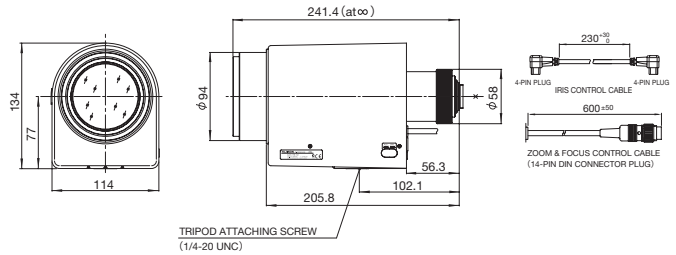

# Zoom (374mm)

### C22x17B-Y41

22x Applicable camera (model) 1 2/3 1/2 1/3 1/4 For Surveillance

\* Photograph is a similar model.

Zoom Motor Drive Telephoto Long Focal Wide Angle Video Auto Iris C Mount Metal Mount Potentio Meter ND Filter RoHS Compliant

**ZOOM** **MOTOR DRIVE** **TELE** **WIDE** **VIDEO** **C-mt** **METAL** **PRESET** **ND** **RoHS**

Unit : mm

### C22x17B-Y41

Focal Length (mm)		17 - 374(22x)	
Iris Range		F2.3 - T3000(Equivalent to F3000)	
Operation	Zoom	Motor Drive	
	Focus	Motor Drive	
Angle Of View (HxV)	1"	WIDE	41°16' × 31°32'
		TELE	1°58' × 1°28'
	2/3"	WIDE	29°01' × 21°58'
		TELE	1°21' × 1°01'
	1/2"	WIDE	21°19' × 16°04'
		TELE	0°59' × 0°44'
	1/3"	WIDE	16°04' × 12°05'
		TELE	0°44' × 0°33'
Focusing Range (From Front Of The Lens) (m)		∞ - 3	
Object Dimensions at M.O.D. (HxV) (mm)	1"	WIDE	2178 × 1633
		TELE	99 × 74
	2/3"	WIDE	1497 × 1123
		TELE	68 × 51
	1/2"	WIDE	1089 × 817
		TELE	50 × 37
	1/3"	WIDE	817 × 613
		TELE	37 × 28
Back Focal Distance (in air) (mm)		67.38	
Exit Pupil Position (From Image Plane) (mm)		-127	
Filter Thread (mm)		M82 × 0.75	
Mount		C	
Mass (kg)		2.5	
Standard Accessories		Iris Control Cable	
Remarks		•With Metal Mount	