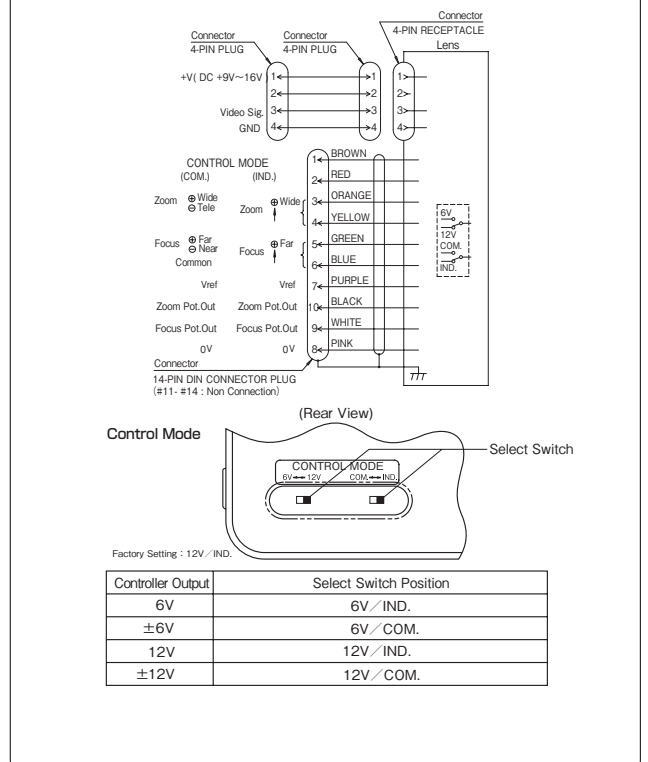

Wiring

Accessories

Extender

Model	Magnification
HE15-1	1.5x
HE20-1	2x