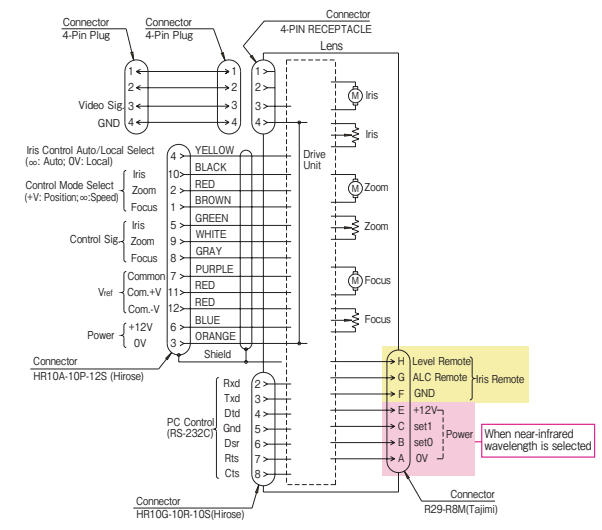

ZOOM **MOTOR DRIVE** **TELE** **VIDEO** **IRIS-REMOTE** **C-mt** **METAL** **P C** **SERVO** **N D**

RoHS Compliant
RoHS

Unit : mm

C22x23R2D-ZP1

Focal Length (mm)		23 - 506(22x)	
Iris Range		F3.1 - T3000(Equivalent to F3000)	
Operation	Zoom	Servo Control	
	Focus	Servo Control	
	Iris	Auto(Video Type), Remote*1 or Servo Control	
Angle Of View (HxV)	1"	WIDE	31°06' × 23°35'
		TELE	1°27' × 1°05'
	2/3"	WIDE	21°40' × 16°20'
		TELE	1°00' × 0°45'
	1/2"	WIDE	15°50' × 11°55'
		TELE	0°43' × 0°33'
	1/3"	WIDE	11°55' × 8°57'
		TELE	0°32' × 0°24'
Focusing Range (From Front Of The Lens) (m)		∞ - 3	
Object Dimensions at M.O.D. (HxV) (mm)	1"	WIDE	1611 × 1208
		TELE	73 × 55
	2/3"	WIDE	1108 × 831
		TELE	50 × 38
	1/2"	WIDE	806 × 604
		TELE	37 × 27
	1/3"	WIDE	604 × 453
		TELE	27 × 21
Back Focal Distance (in air) (mm)		39.54	
Exit Pupil Position (From Image Plane) (mm)		-64	
Filter Thread (mm)		M82 × 0.75	
Mount		C	
Mass (kg)		2.4	
Standard Accessories		Iris Control Cable Connection Connector (8-pin)	
Remarks		•With Metal Mount	

Wiring

Near-infrared wavelength selected

Accessories

Extender

Model	Magnification
HE15-1	1.5x
HE20-1	2x