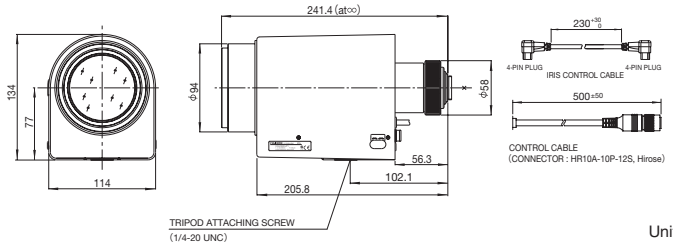

Zoom (506mm)

C22x23R2D-ZP1

22x Applicable camera (model) 1 2/3 1/2 1/3 1/4 For Surveillance

* Photograph is a similar model.

Day
Night

Zoom Motor Drive Telephoto Long Focal Video Auto Iris Iris-Remote C Mount Metal Mount PC Control Full Servo ND Filter

ZOOM **MOTOR DRIVE** **TELE** **VIDEO** **IRIS-REMOTE** **C-mt** **METAL** **P C** **SERVO** **N D**

RoHS Compliant
RoHS

Unit : mm

C22x23R2D-ZP1

Focal Length (mm)		23 - 506(22x)	
Iris Range		F3.1 - T3000(Equivalent to F3000)	
Operation	Zoom	Servo Control	
	Focus	Servo Control	
	Iris	Auto(Video Type), Remote*1 or Servo Control	
Angle Of View (HxV)	1"	WIDE	31°06' × 23°35'
		TELE	1°27' × 1°05'
	2/3"	WIDE	21°40' × 16°20'
		TELE	1°00' × 0°45'
	1/2"	WIDE	15°50' × 11°55'
		TELE	0°43' × 0°33'
	1/3"	WIDE	11°55' × 8°57'
		TELE	0°32' × 0°24'
Focusing Range (From Front Of The Lens) (m)		∞ - 3	
Object Dimensions at M.O.D. (HxV) (mm)	1"	WIDE	1611 × 1208
		TELE	73 × 55
	2/3"	WIDE	1108 × 831
		TELE	50 × 38
	1/2"	WIDE	806 × 604
		TELE	37 × 27
	1/3"	WIDE	604 × 453
		TELE	27 × 21
Back Focal Distance (in air) (mm)		39.54	
Exit Pupil Position (From Image Plane) (mm)		-64	
Filter Thread (mm)		M82 × 0.75	
Mount		C	
Mass (kg)		2.4	
Standard Accessories		Iris Control Cable Connection Connector (8-pin)	
Remarks		•With Metal Mount	