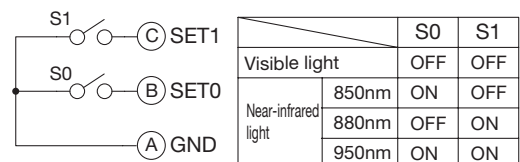

ZOOM **MOTOR DRIVE** **TELE** **VIDEO** **IRIS-REMOTE** **C-mt** **METAL** **P C** **SERVO** **N D**

RoHS Compliant
RoHS

Unit : mm

C22x23R2D-ZP1

Focal Length (mm)		23 - 506(22x)	
Iris Range		F3.1 - T3000(Equivalent to F3000)	
Operation	Zoom	Servo Control	
	Focus	Servo Control	
	Iris	Auto(Video Type), Remote*1 or Servo Control	
Angle Of View (HxV)	1"	WIDE	31°06' × 23°35'
		TELE	1°27' × 1°05'
	2/3"	WIDE	21°40' × 16°20'
		TELE	1°00' × 0°45'
	1/2"	WIDE	15°50' × 11°55'
		TELE	0°43' × 0°33'
	1/3"	WIDE	11°55' × 8°57'
		TELE	0°32' × 0°24'
Focusing Range (From Front Of The Lens) (m)		∞ - 3	
Object Dimensions at M.O.D. (HxV) (mm)	1"	WIDE	1611 × 1208
		TELE	73 × 55
	2/3"	WIDE	1108 × 831
		TELE	50 × 38
	1/2"	WIDE	806 × 604
		TELE	37 × 27
	1/3"	WIDE	604 × 453
		TELE	27 × 21
Back Focal Distance (in air) (mm)		39.54	
Exit Pupil Position (From Image Plane) (mm)		-64	
Filter Thread (mm)		M82 × 0.75	
Mount		C	
Mass (kg)		2.4	
Standard Accessories		Iris Control Cable Connection Connector (8-pin)	
Remarks		•With Metal Mount	

Wiring

Near-infrared wavelength selected

Accessories

Extender

Model	Magnification
HE15-1	1.5x
HE20-1	2x